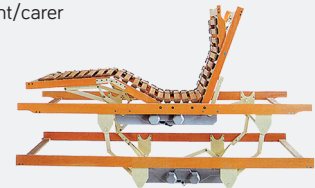

Extremely stable and strong construction to withstand forces

Lower the mattress level to enable **self-transfers**

Standard Features

Roomy internal measurements and door height options to protect almost any active child from harming themselves.

- Height adjustable lying surface
- 5 section profiling sleeping platform

- Standard foam mattress
- External door locking bar

DOOR SYSTEM

Two handed exterior door release system with special locking system that prevents the doors being opened from the inside.

PROFILING SLEEP PLATFORM

Assists physical needs of the user, and height adjustable to achieve ergonomic height for the parent/carer

OPTIONS

Mattress Incontinence Cover
7956-0027-000

Pressure Relief Foam Mattress
7956-0011-051